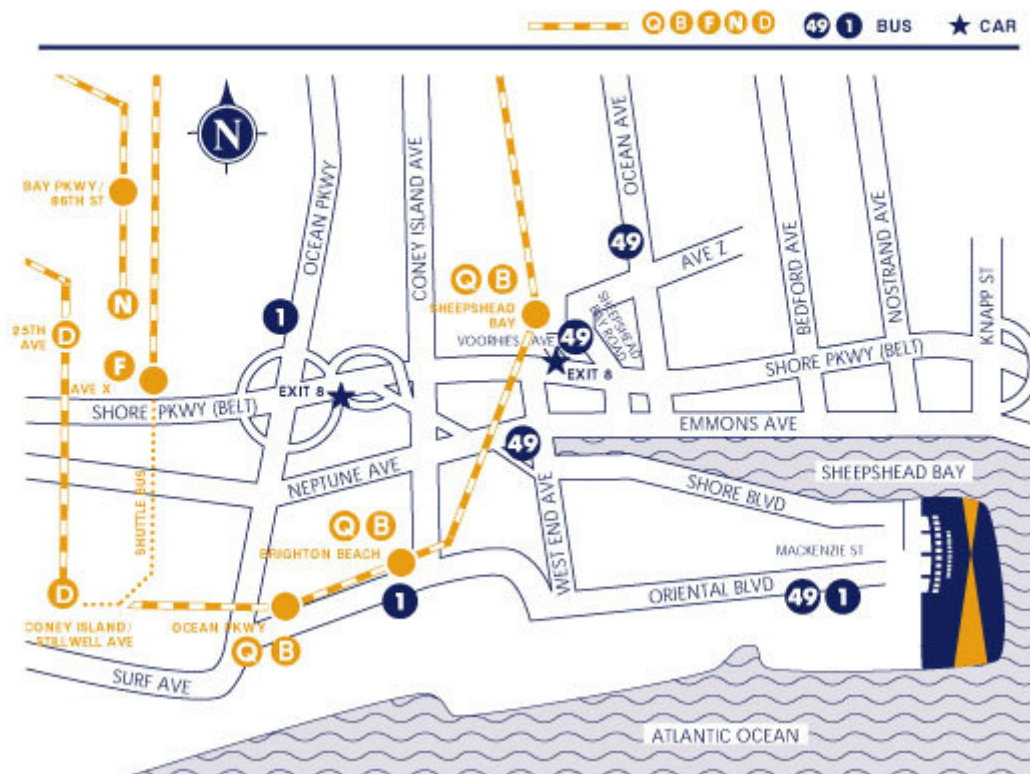

AMERICAN AMATEUR SAMBO FEDERATION

Американская Любительская Федерация Самбо

Website: www.Sambo-USA.com

E-mail: Info@Sambo-USA.com

IV Annual Brooklyn Open Sambo Championship and XIV USA Open SAMBO Championship

Driving directions and Hotel Advisory

Address:

Kingsborough Community College, Gymnasium G101
2001 Oriental Boulevard, Brooklyn, New York 11235

Directions:

Directions To The Campus

BY CAR:

From Manhattan and Staten Island:

Belt Pkwy eastbound to Exit 8A (Coney Island Ave.). Cross Coney Island Ave. and continue along